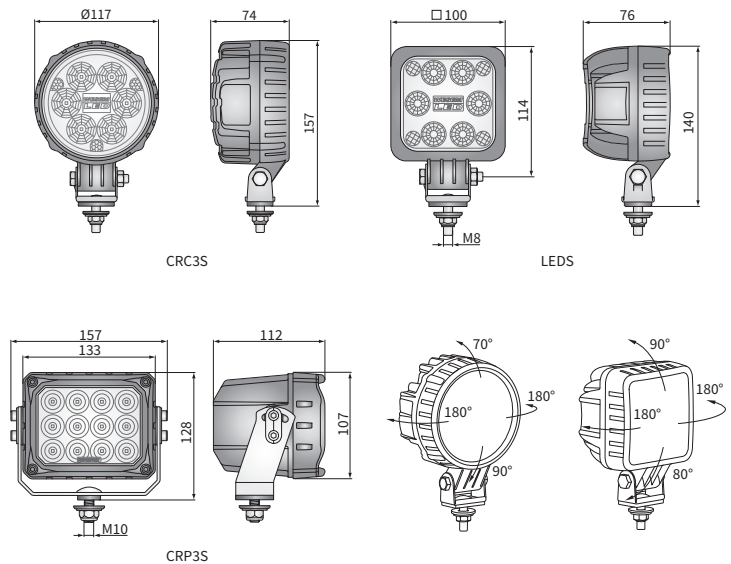

TECHNICAL DATA / FEATURES

- dimensions: 133x107x112, Ø117x74, 100x100x76
- maximum power: 40W, 32W, 20W
- nominal voltage: 12V-24V DC, 12V-48V DC
- permissible power supply voltage: 10.5V-30V DC, 10.5V-60V DC
- source of light: 12 x LED, 6 x LED
- colour of light: dark blue
- light distribution angle: 4°, 6°
- IP rating: IP67, IP69K
- work temperature: -40°C - +80°C
- housing's material: aluminium, aluminium/plastic
- lens' material: glass, plastic
- built-in connectors: Deutsch DT, AMP SuperSeal 1.5
- other: protection:
 - against overheating
 - against reverse polarisation

The lamps comply with EMC Directive 2004/108/EC. They do not emit electromagnetic interference as well as they are resistant to it's influence.

Correct polarity required.

Mounting: as a freestanding on body panels. They can be installed in any position (standing, hanging, on side).

It is possible to install needed connectors for a version with cable (on request).

Useful parts while installing:

AMP SuperSeal 1,5 plug 2-pin - cat. No. A.07137

Deutsch plug DT06-2S 2-pin - cat. No. A.07135

DIMENSIONS

Cat. number	Shape			The light colour		Beam angle		Rated power			Lens material		IP rating	Accessories	Connectors		Packaging / pc	carton box
	rectangular	round	square	dark blue	red	4°	6°	40W	32W	20W	glass	plastic			Deutsch DT	AMP SuperSeal 1.5		
CRP3S.60708	✓			✓		✓		✓			✓	✓	✓	✓	✓		2	1
CRC3S.54507		✓		✓		✓			✓			✓	✓	✓	✓	✓	2	1
CRC3S.54510		✓		✓		✓			✓			✓	✓	✓	✓	✓	2	1
CRC3S.54508		✓		✓		✓			✓			✓	✓	✓	✓	✓	2	1
CRC3S.54509		✓		✓		✓			✓			✓	✓	✓	✓	✓	2	2
LEDS.58900			✓	✓			✓			✓		✓	✓	✓	✓	✓		1
LEDS.58907			✓	✓								✓	✓	✓	✓	✓	2	1
LEDS.58908			✓	✓								✓	✓	✓	✓	✓	2	1