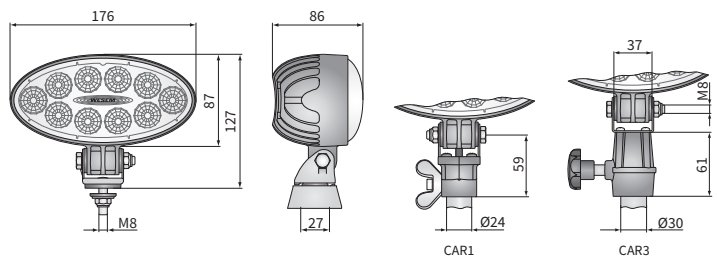

DIMENSIONS