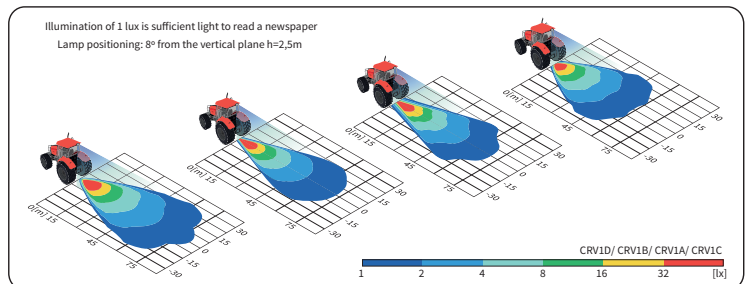

DIMENSIONS