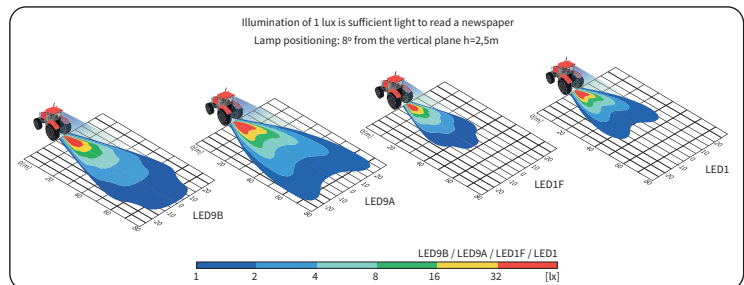

TECHNICAL DATA / FEATURES

- dimensions: 100x100x76
- luminous flux of the LED module: 3000 lm, 2500 lm, 1500 lm
- luminous flux of the lamp: 2400 lm, 2000 lm, 1200 lm
- maximum power: 30W, 29W, 19W
- nominal voltage: 12V-24V DC
- permissible power supply voltage: 10.5V-30V DC
- source of light: 6 x LED
- colour temperature: 5000-7000K
- light distribution angle: 50°, 66° x 22°, 6°
- IP rating: IP67, IP69K
- work temperature: -40°C - +80°C
- housing's material: aluminium/plastic
- lens' material: plastic
- built-in connectors: -
- protection:
 - other:
 - against overheating
 - against reverse polarisation

ADDITIONAL INFORMATION

The lamps comply with EMC Directive 2004/108/EC. They do not emit electromagnetic interference as well as they are resistant to it's influence.
Correct polarity required.

A - tractors Valtra series:

DIMENSIONS

Cat. number	Valtra Catal. No.	Luminous flux			Optics	FF	lenticular	Beam angle	Accessories			Connectors	Deutsch DT	Application	dedicated
		3000 lm	2500 lm	1500 lm					LED module 12V-24V	cable 0,35 m	cable 0,5 m				
LED9B.53839	V39077400, V36520700	✓				✓		50°		✓	✓	✓	✓		A
LED9A.53739	V39077400, V36520700	✓						66° x 22°		✓	✓	✓	✓		A
LED8F.51088			✓			✓					✓	✓	✓		
LED1F.47439	V39077400, V36520700			✓		✓		6°		✓	✓	✓	✓		A
LED1.46899	V39077400, V36520700			✓						✓	✓	✓	✓		A