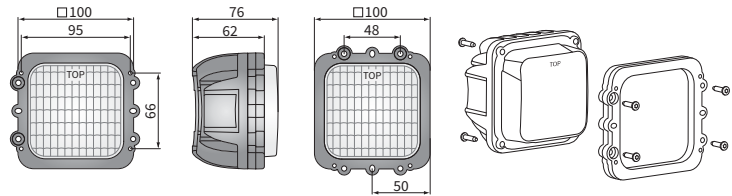

TECHNICAL DATA / FEATURES

- dimensions: 100x100x76
- luminous flux of the LED module: 3000 lm, 2500 lm, 1500 lm
- luminous flux of the lamp: 2400 lm, 2000 lm, 1200 lm
- maximum power: 30W, 29W, 19W
- nominal voltage: 12V-24V DC
- permissible power supply voltage: 10.5V-30V DC
- source of light: 6 x LED
- colour temperature: 5000-7000K
- light distribution angle: 50°, 66° x 22°, 6°
- IP rating: IP67, IP69K
- work temperature: -40°C - +80°C
- housing's material: aluminium/plastic
- lens' material: plastic
- built-in connectors: -
- protection:
 - other:
 - against overheating
 - against reverse polarisation

DIMENSIONS

Cat. number	Valtra Catal. No.	Luminous flux			Optics	FF	lenticular	Beam angle	Accessories			Connectors	Deutsch DT	Application	dedicated
		3000 lm	2500 lm	1500 lm					LED module 12V-24V	cable 0,35 m	cable 0,5 m				
LED9B.53839	V39077400, V36520700	✓				✓		50°		✓	✓	✓	✓		A
LED9A.53739	V39077400, V36520700	✓						66° x 22°		✓	✓	✓	✓		A
LED8F.51088			✓			✓					✓	✓	✓		
LED1F.47439	V39077400, V36520700			✓		✓		6°		✓	✓	✓	✓		A
LED1.46899	V39077400, V36520700			✓						✓	✓	✓	✓		A