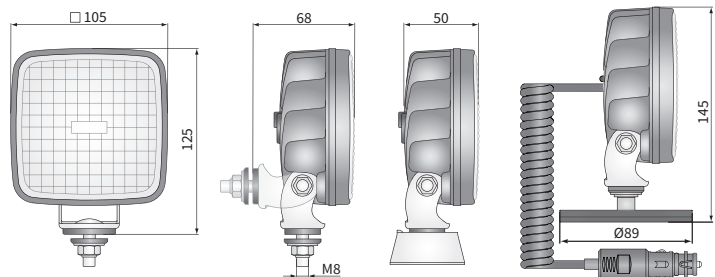

DIMENSIONS