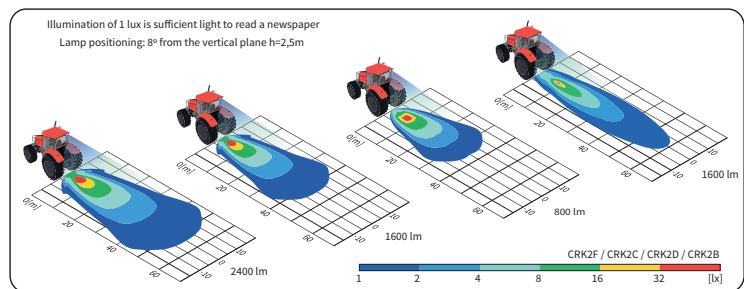

DIMENSIONS